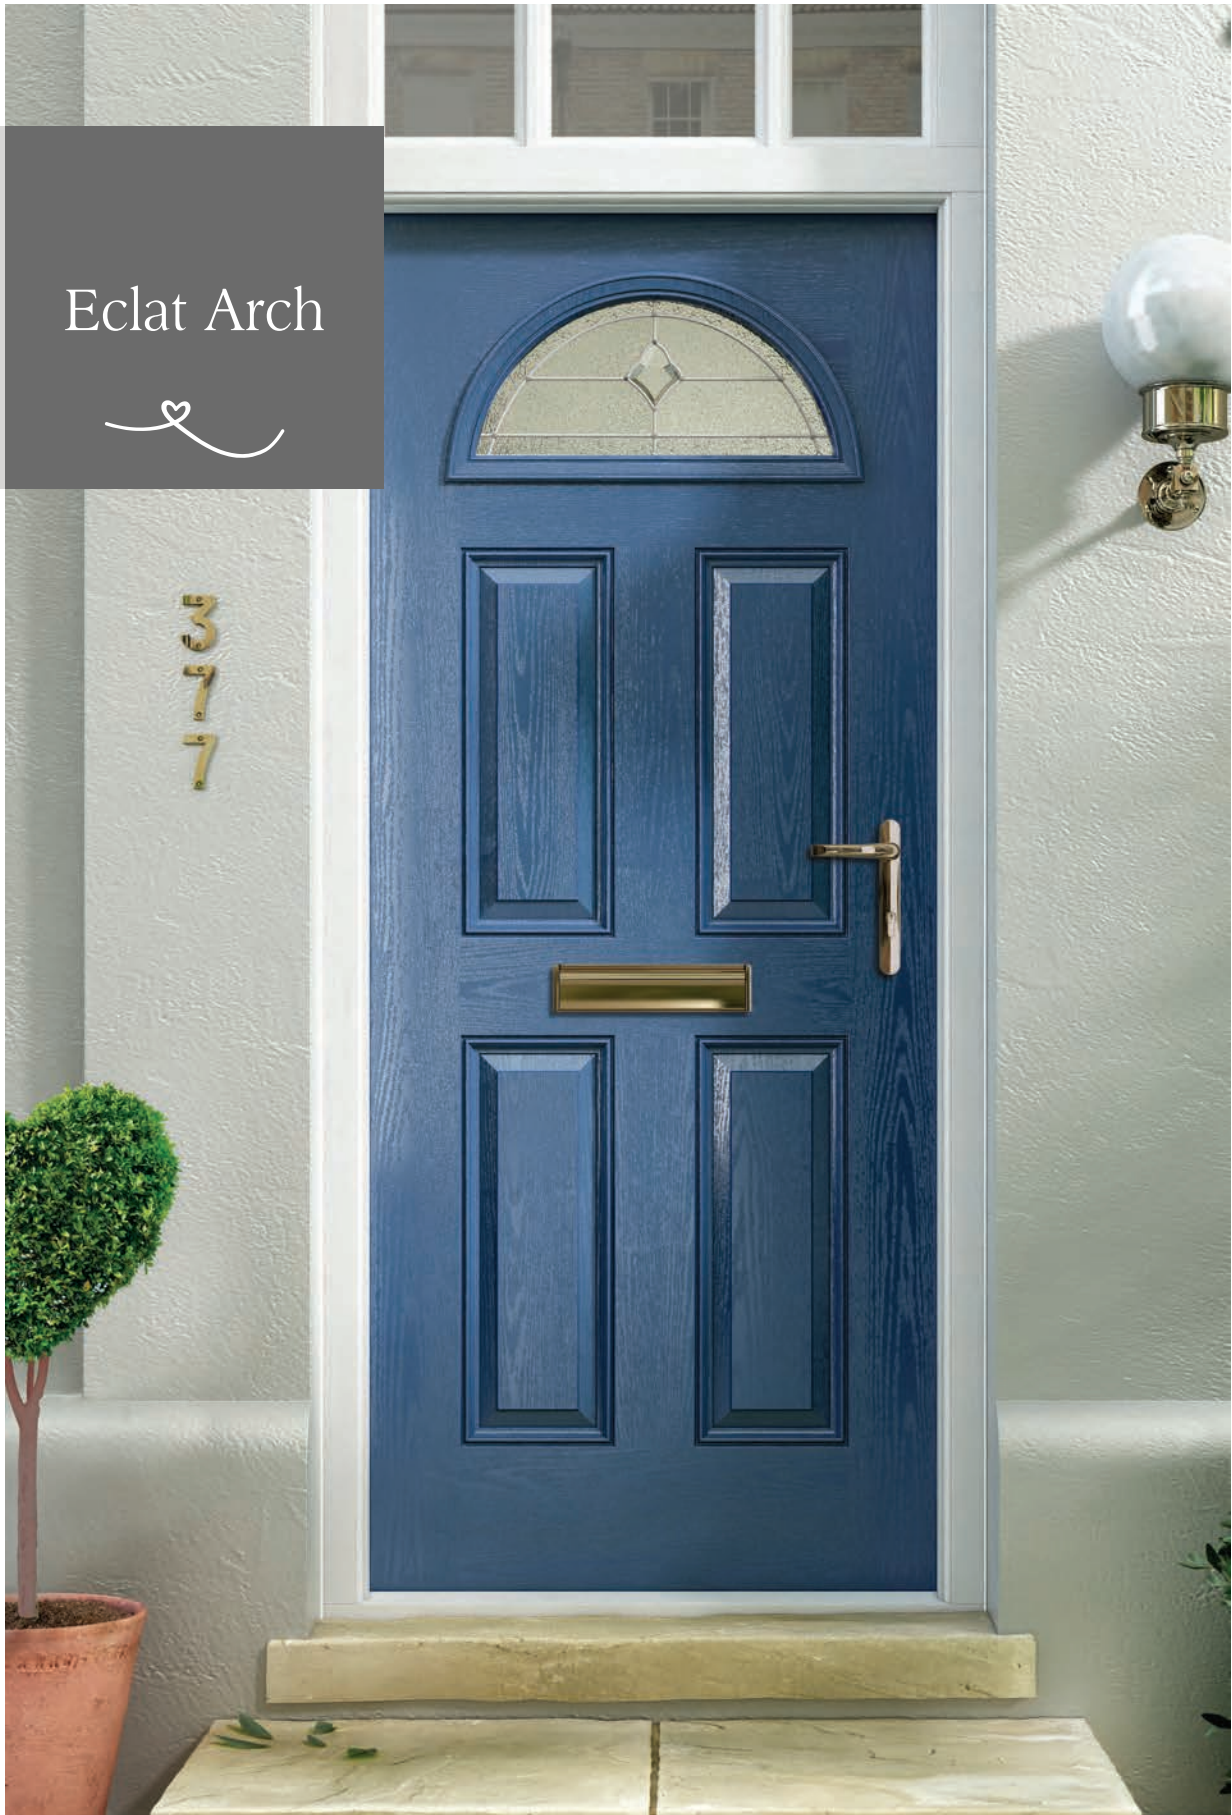

Eclat Arch gives the perfect balance of style and privacy for your home. A traditional design that is complemented by the decorative glass focal point.

ENERGY
RATING

Glass Designs

Andorra
Zinc or Brass Caming.