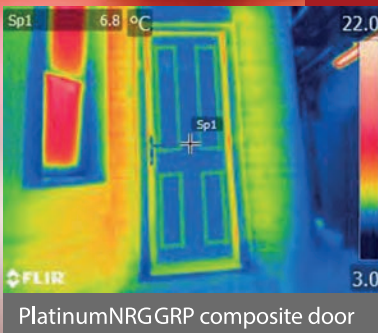

ENERGY RATING

Throughout our brochure you'll have seen that most doors display an energy rating. These are your guide to the most energy efficient products, with 'A' delivering the highest performance levels.

Tests prove a **Platinum NRG GRP Composite Door** is:-

19%

More thermally efficient than a 48mm solid timber core composite door.

17%

More thermally efficient than a 44mm traditional panelled door.

Doors were tested at the University of Salford's Energy House. This represents a typical Salford 1919 terraced house and its construction represents 21% of the UK's current housing stock. The house has been reconstructed in a fully environmentally controllable chamber, in which climatic conditions can be maintained, varied, repeated and patterns monitored. For the test, the inside temperature of the Energy House was 25°C with an exterior temperature of 5°C.