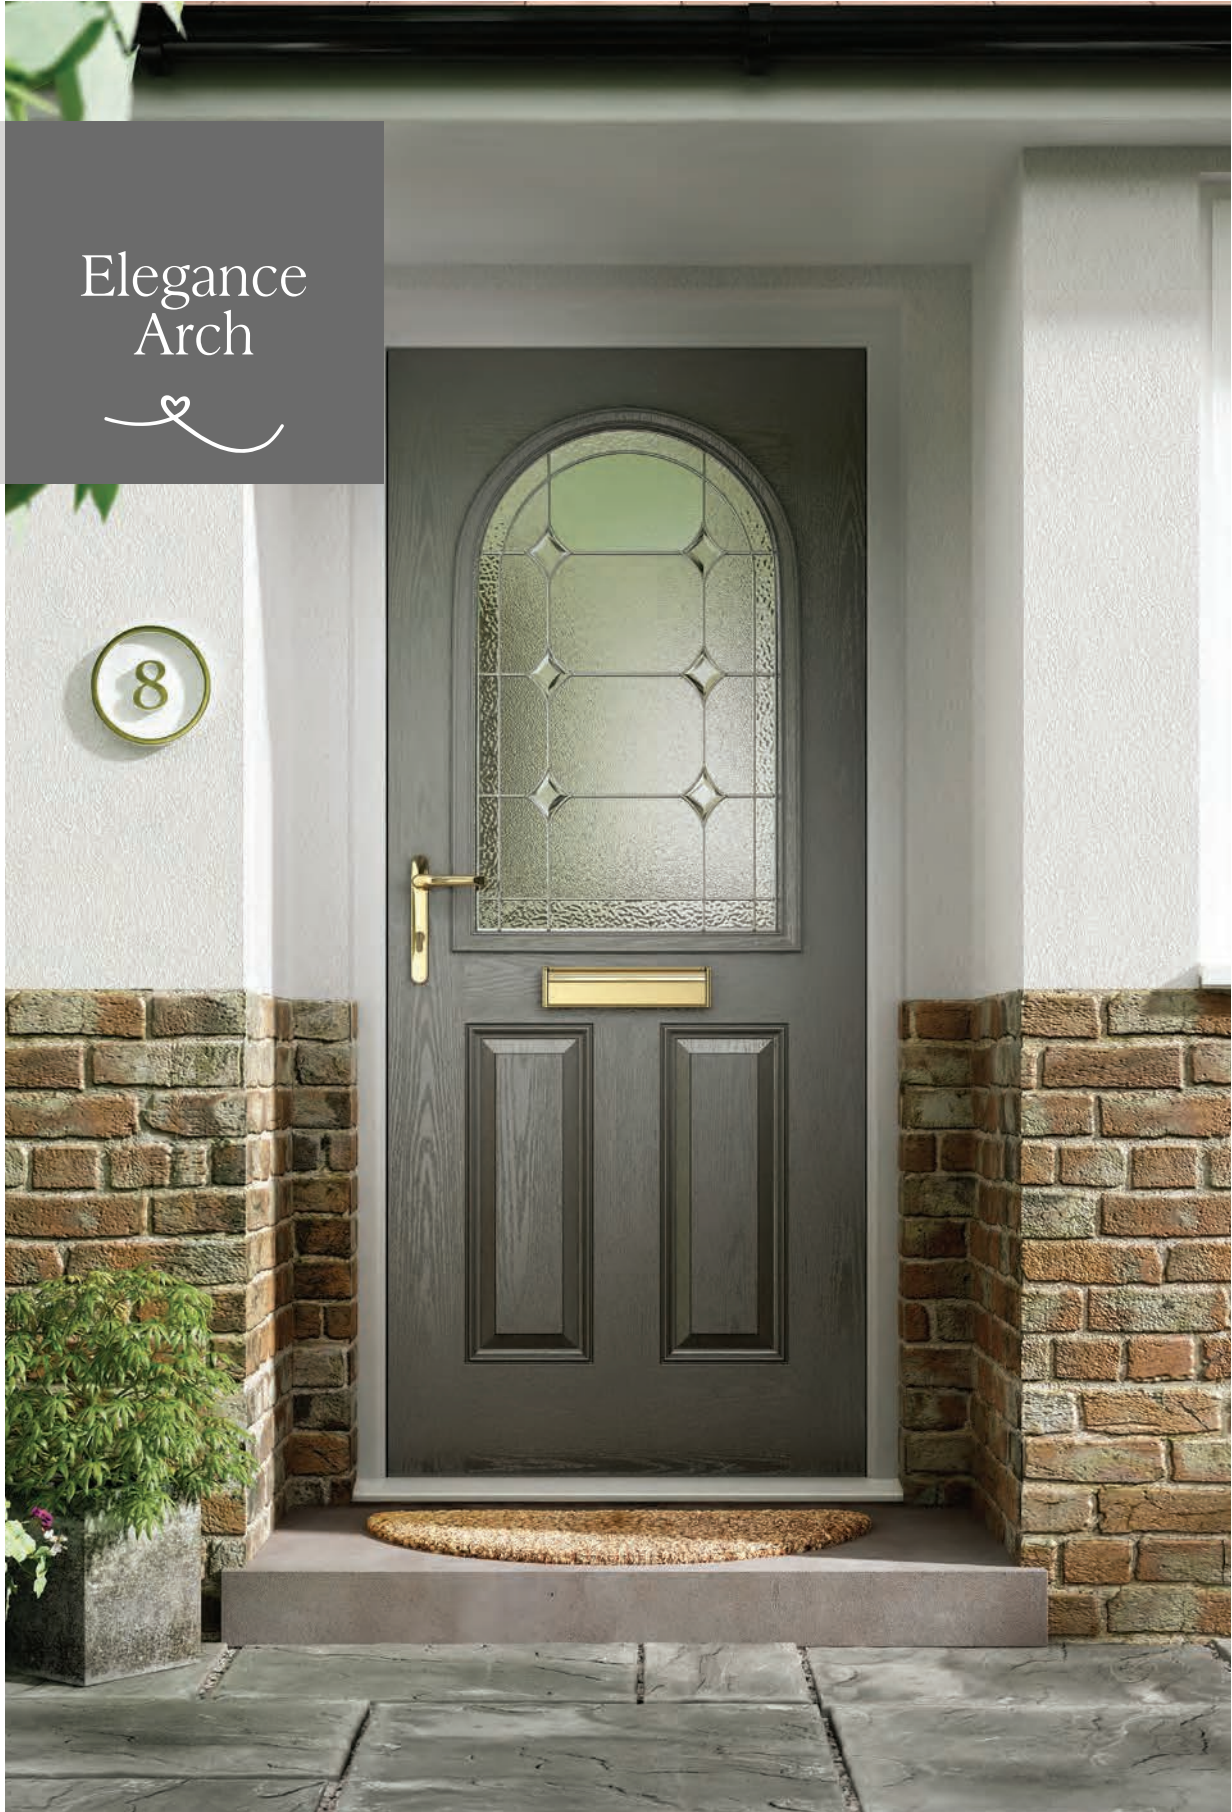

S

Elegance Arch

Elegance Arch lets light flood into your home whilst giving a softer feel from the stylish curved design. A large, single glazed panel highlights the delicate intricacies of the glass within.